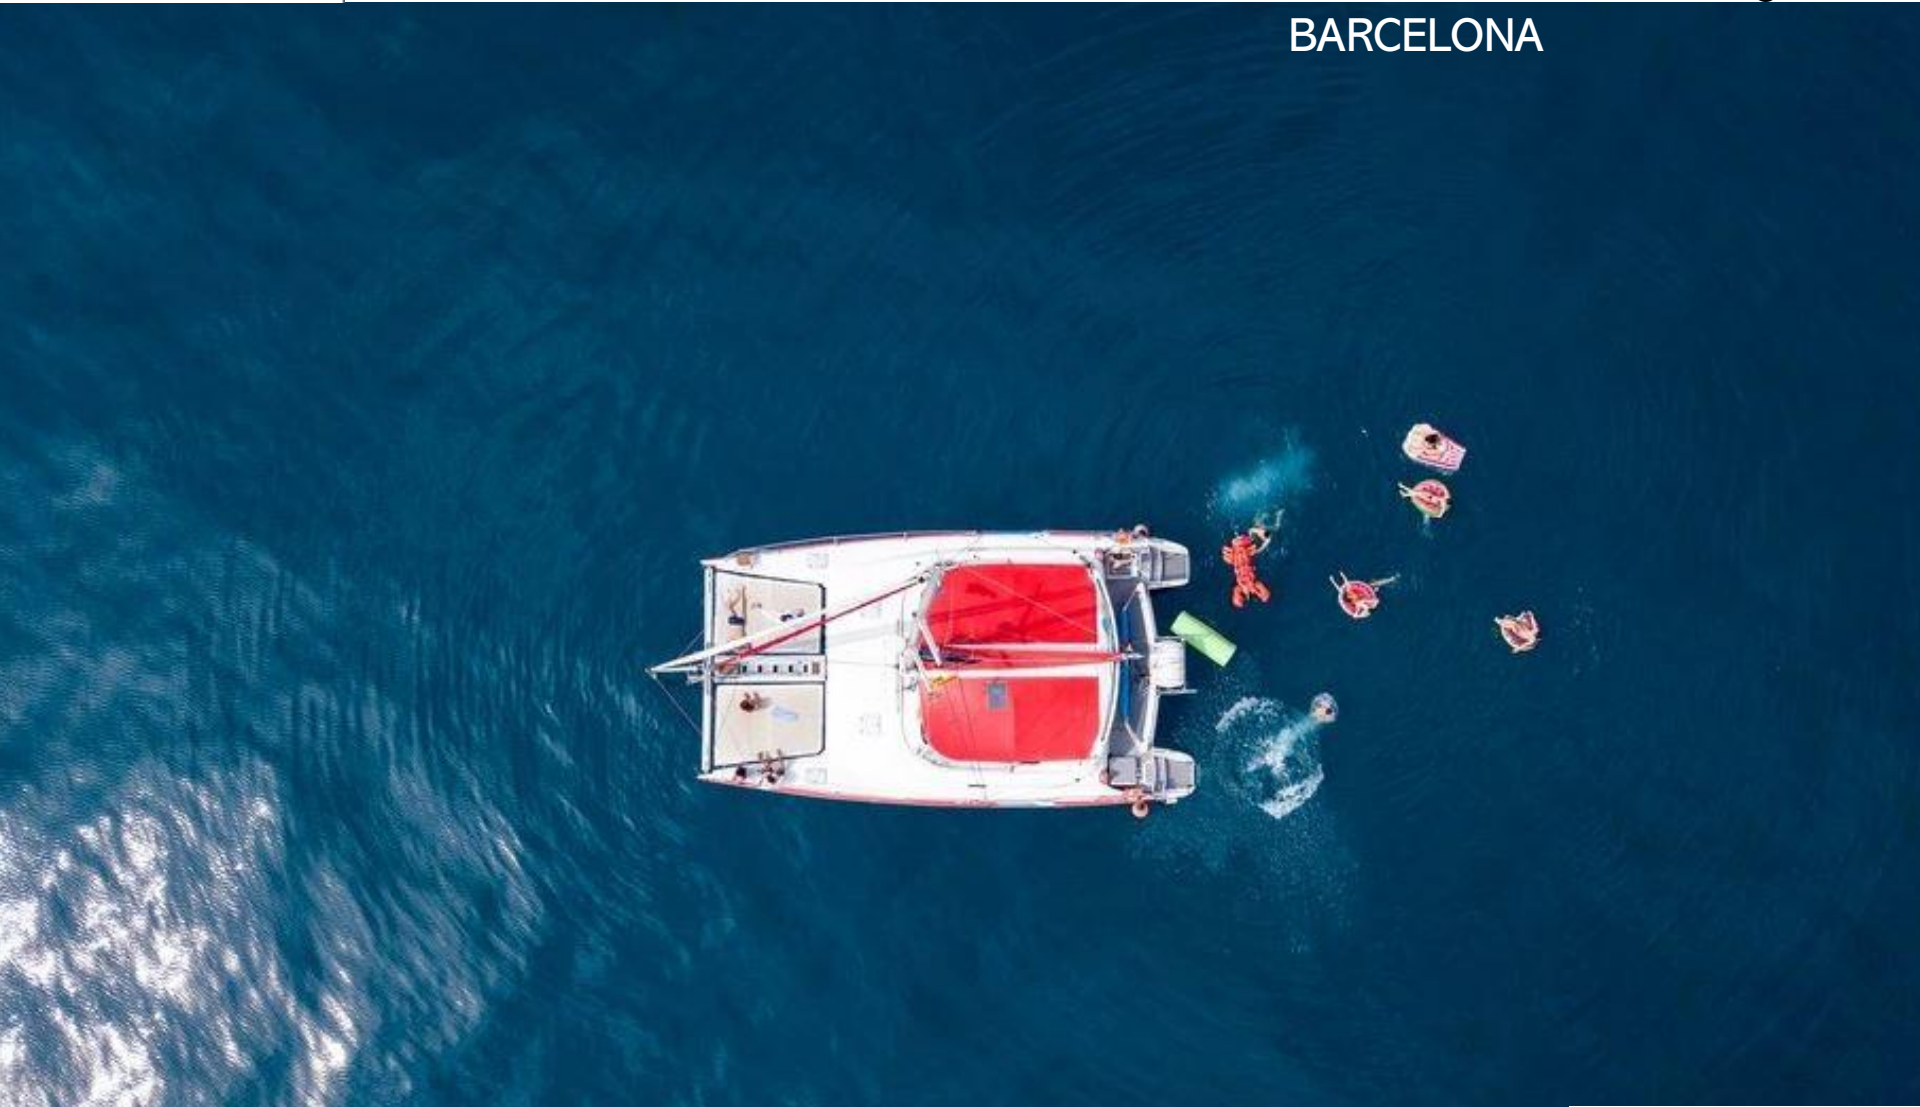

CATAMARAN DELUXE – 37 Passengers BARCELONA

CATAMARAN DELUXE – 37 Passengers

BARCELONA

CATAMARÁN DELUXE – 37 Personas

BARCELONA

CATAMARAN DELUXE – 37 Passengers

The CAT36 is the perfect choice for those seeking a casual and fun experience at sea. With a capacity for 37 people, this spacious catamaran offers a large outdoor deck equipped with a bar and tables, ideal for enjoying the sea breeze and admiring the city skyline while relaxing in the sun.

Additionally, it features a covered sun area, furnished with tables and benches with cushions in a chill-out format, perfect for unwinding and enjoying a meal or conversation with friends. With music equipment throughout the boat, bathrooms, and a barbecue, you'll have everything you need to make the most of your maritime adventure.

You'll feel like you're flying! It also has a covered sun area, with tables and benches with cushions in a chill-out format, perfect for relaxing and enjoying a meal or chat with your friends. It has music equipment throughout the boat, bathrooms, and a BBQ for you to enjoy at sea!